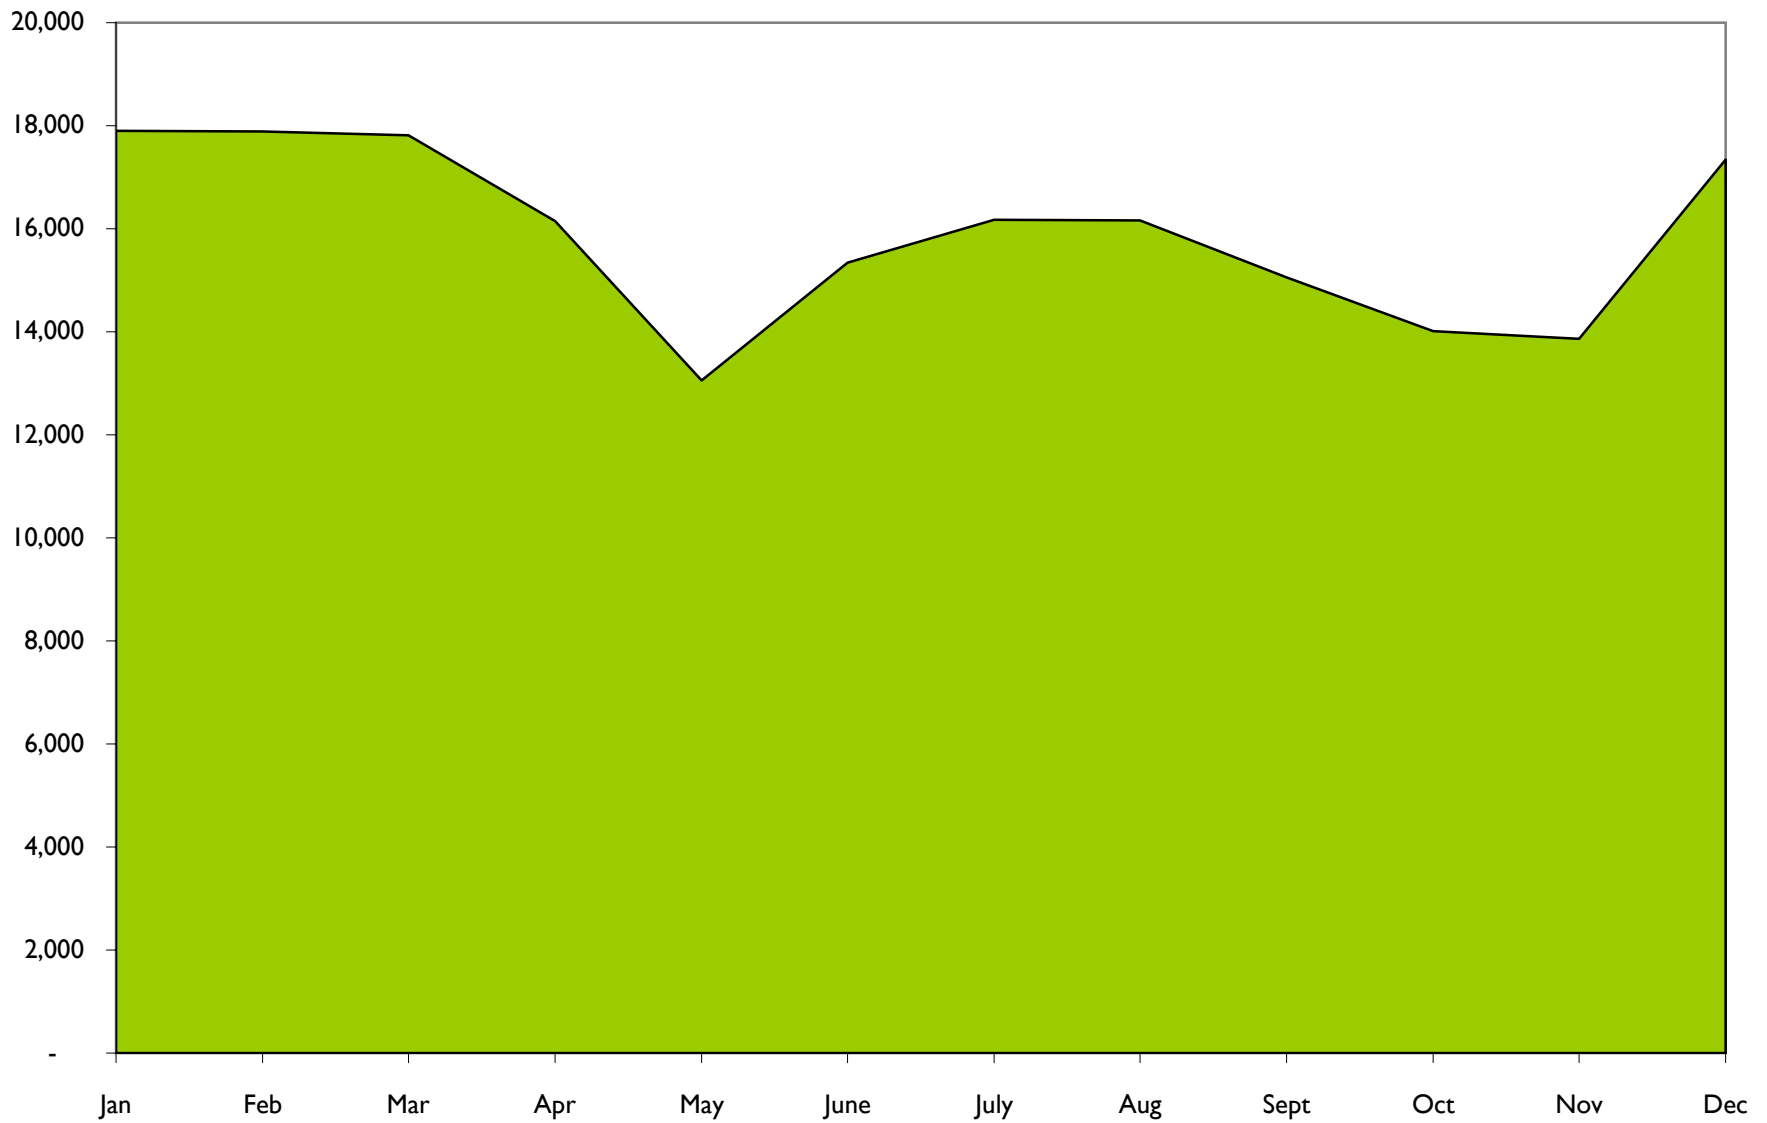

Pitkin County Average Employment Totals by Month (2001-2005)

Source: <http://www.coworkforce.com/lmi/es202/index.asp>